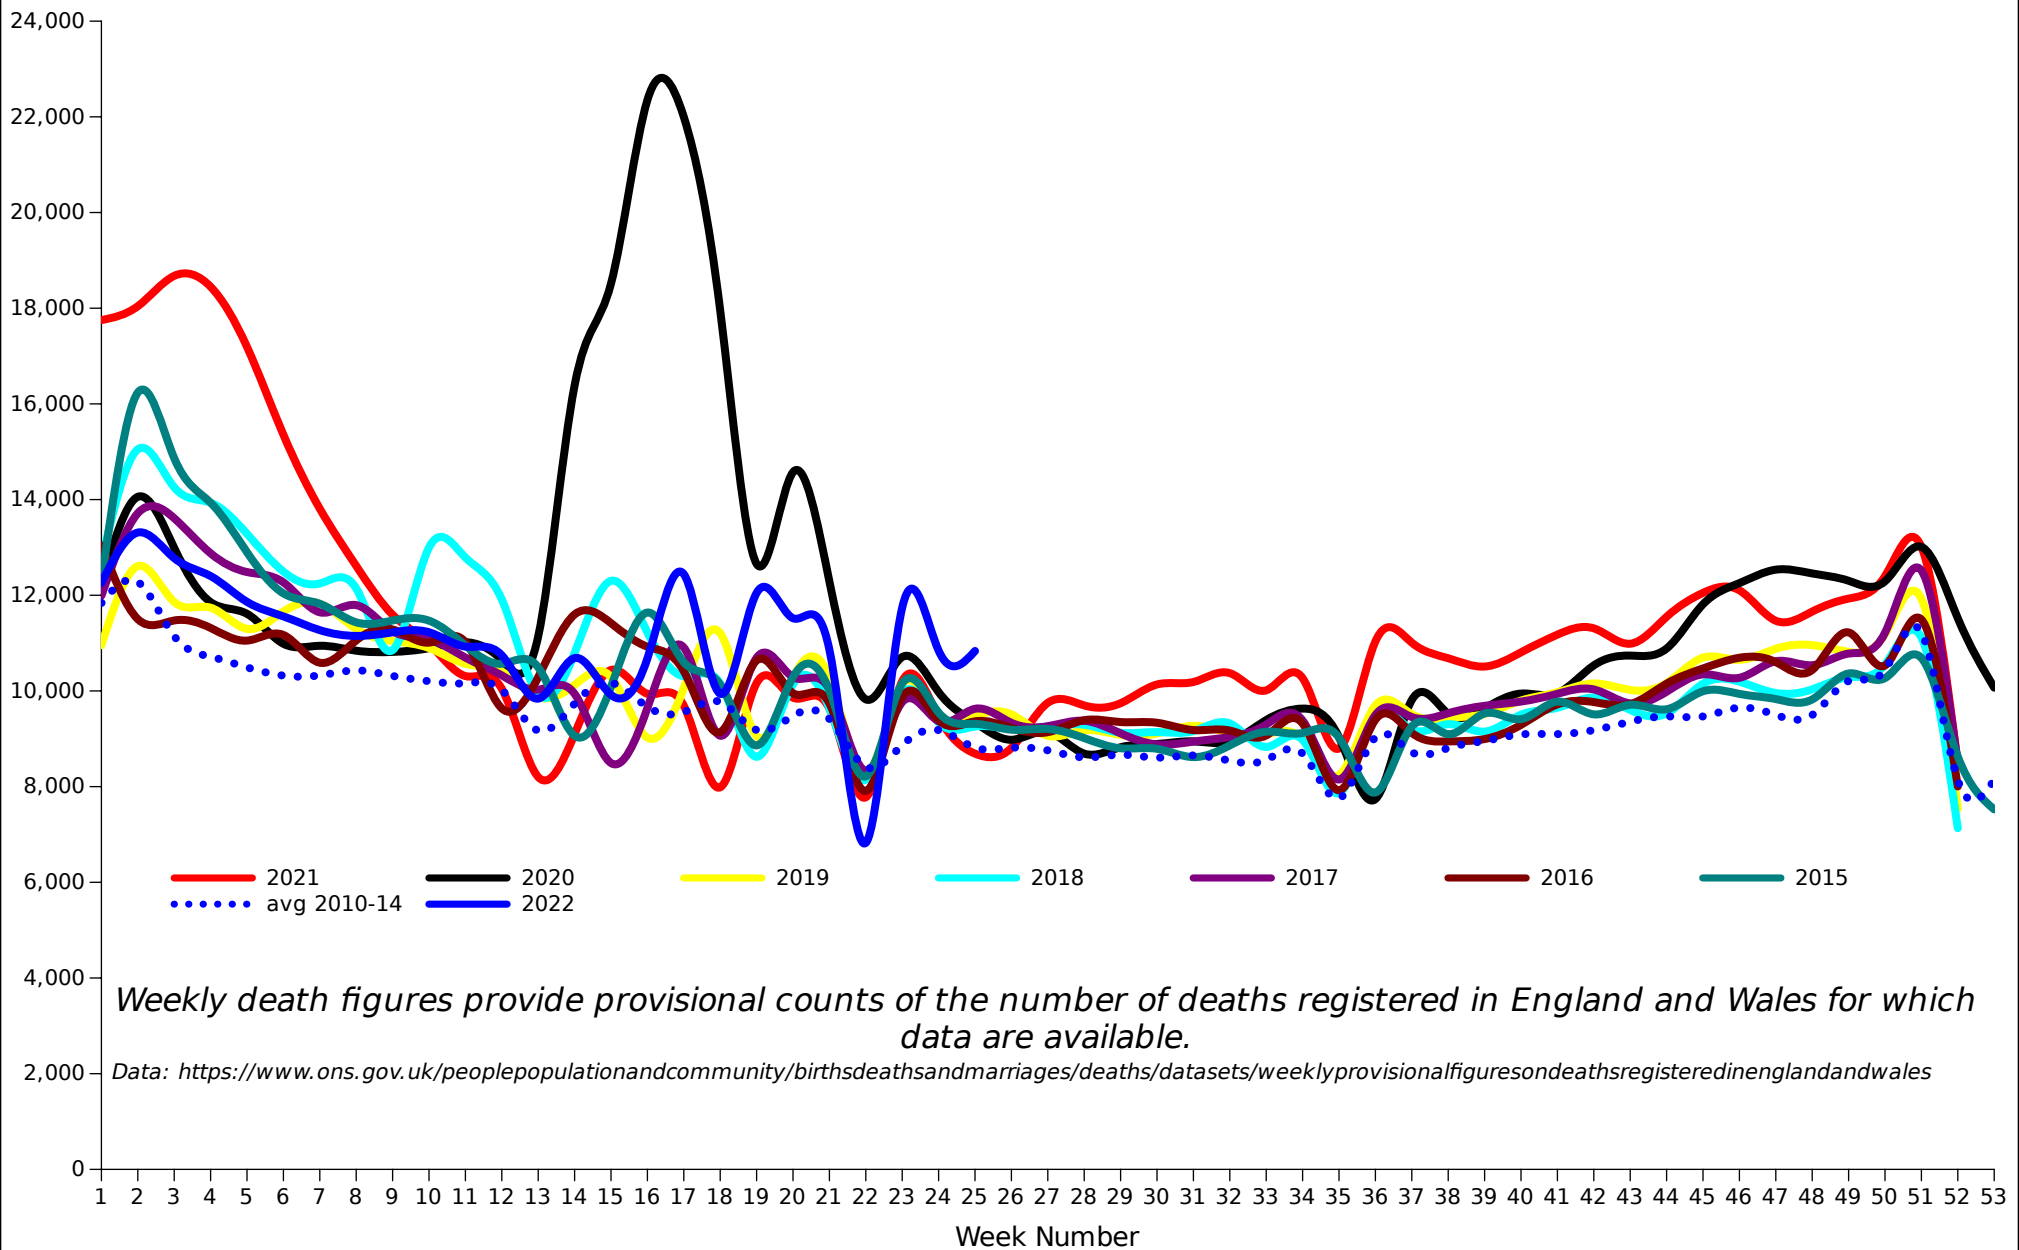

Weekly provisional figures on deaths registered in England and Wales 2010-2022 [week 25]

Weekly death figures provide provisional counts of the number of deaths registered in England and Wales for which data are available.

Data: <https://www.ons.gov.uk/peoplepopulationandcommunity/birthsdeathsandmarriages/deaths/datasets/weeklyprovisionalfiguresondeathsregisteredinenglandandwales>